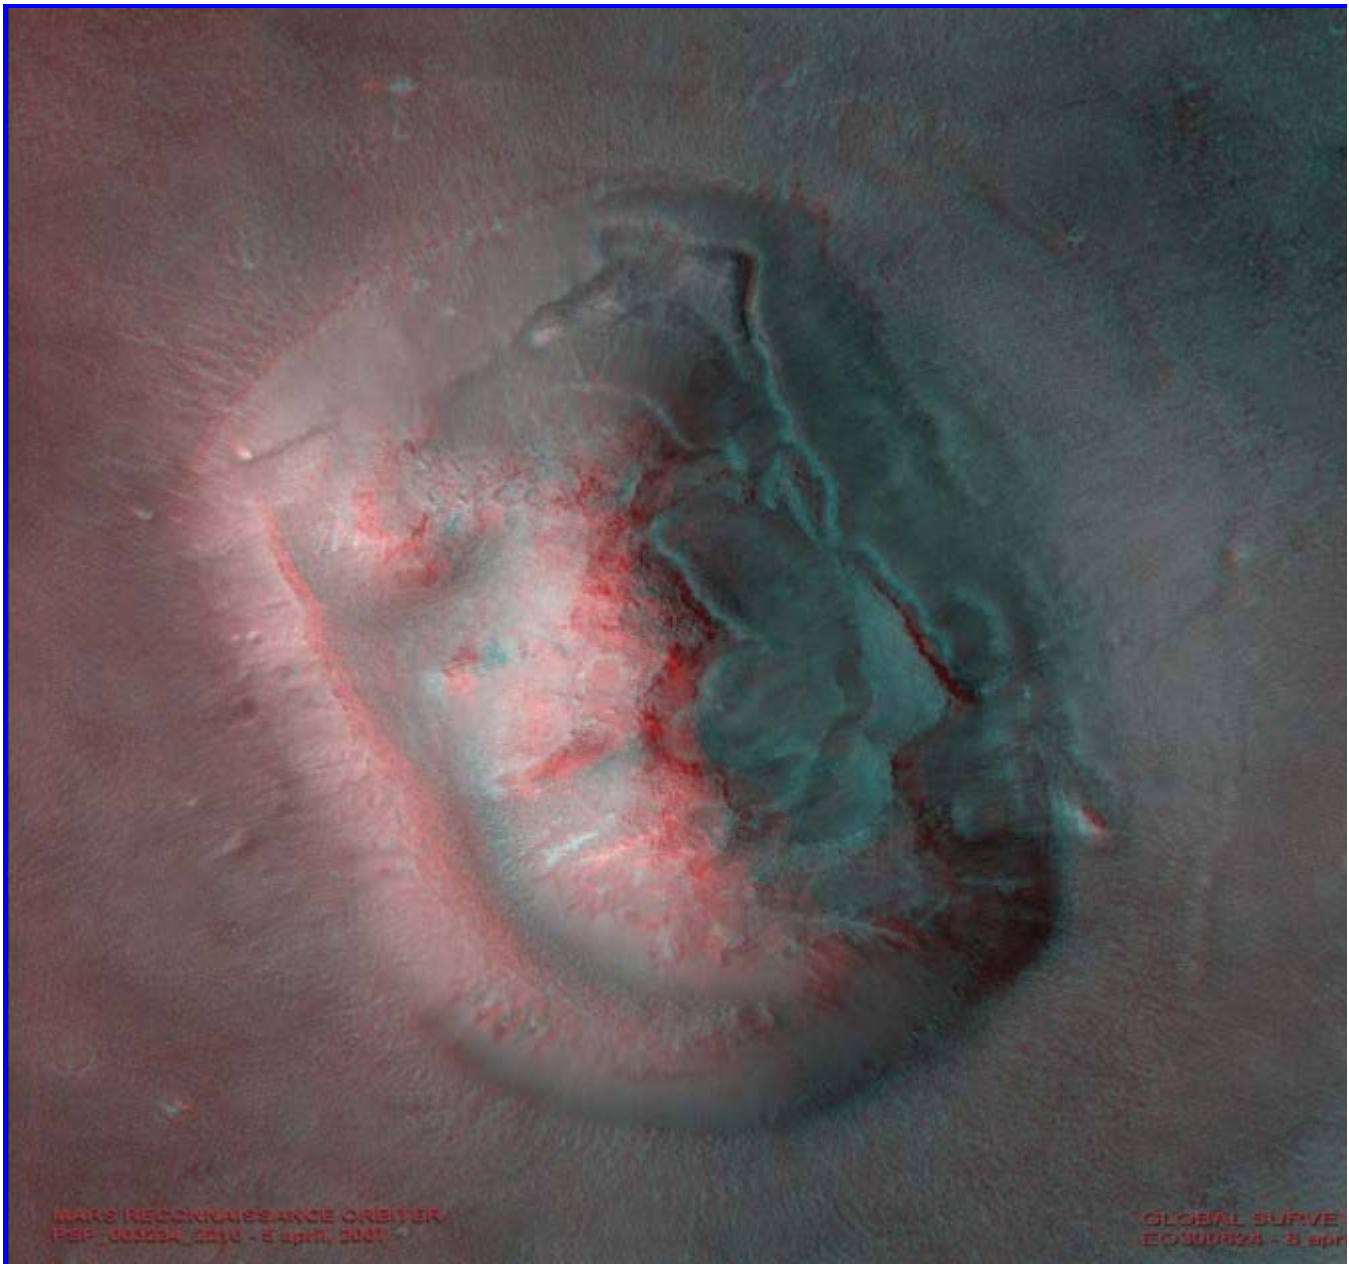

His Forever

Sent: Saturday, April 21, 2007 11:18 AM
Subject: ASTRONOMY: 3D FACE ON MARS

Astronomy Picture of the Day

[Discover the cosmos!](#) Each day a different image or photograph of our fascinating universe is featured, along with a brief explanation written by a professional astronomer.

2007 April 21

See next page for 3-D picture!

3D Face on Mars

Credit: [NASA](#), [MRO](#), [MGS](#), Stereo Anaglyph: [Patrick Vantuyne](#)

Explanation: Get out your [red/blue glasses](#) and gaze down on this [weathered mesa](#) on Mars. Of course, described as a rock formation which resembles a human head in a [1976 NASA press release](#), this mesa is also famous as the [Face on Mars](#). The sharp [stereo](#) image was created by combining high resolution pictures from cameras on two different spacecraft in Mars orbit - [Mars Reconnaissance Orbiter](#) and [Mars Global surveyor](#). It shows [rugged details](#) of the approximately 2

kilometer wide, isolated hill - similar to mesa landforms [on planet Earth](#) - rising some 240 meters above the plains of the martian [Cydonia region](#). This remarkable 3D view exaggerates the hill's vertical dimensions.